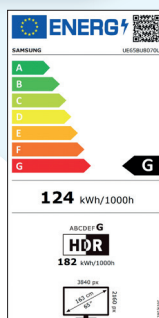

HEVC - ECP

I NUOVI STANDARD DELLA TV

SAMSUNG

16
YEARS

Global No.1 TV

Samsung is ranked No.1 TV brand for 16 years

Specifiche Tecniche

BU8070 65"

VIDEO

| | |
|----------------------------|-----------------------|
| Picture Engine | Crystal Processor 4K |
| HDR (High Dynamic Range) | HDR |
| HDR10+ | Support |
| HLG | Si |
| Contrasto | Mega Contrast |
| Colore | Dynamic Crystal Color |
| Viewing Angle | N/A |
| Micro Dimming | UHD Dimming |
| Contrast Enhancer | Si |
| Motion Technology | Motion Xcelerator |
| Film Mode | Si |
| Smart Calibration | N/A |
| Adaptive Picture | N/A |
| Brightness/Color Detection | Brightness Detection |

ECO

| | |
|---------------------------------|----|
| Classe di efficienza energetica | G |
| Auto Power Off | Si |

SAMSUNG

Crystal UHD

FUNZIONALITÀ SMART

| | |
|--------------------------------|------------|
| Smart TV | Si, Tizen™ |
| Bixby | Integrato |
| Alexa | Integrato |
| Google Assistant | Integrato |
| SmartThings App Support | Si |
| Universal Guide | Si |
| TV to Mobile - Mirroring | N/A |
| Mobile to TV - Mirroring, DLNA | Si |
| Tap View | Si |
| Multi View | N/A |
| 360 Video Player | N/A |
| WiFi Direct | Si |
| TV Sound to Mobile | Si |
| Sound Mirroring | Si |
| Ambient Mode | N/A |
| Workspace | Basic |
| Wireless Dex | Si |