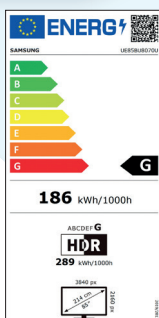

HEVC - ECP

I NUOVI STANDARD DELLA TV

SAMSUNG

16
YEARS

Global No.1 TV

Samsung is ranked No.1 TV brand for 16 years

Specifiche Tecniche

BU8070 85"

EAN: 8806094217414

UE85BU8070UXZT

INFORMAZIONI GENERALI

Tipologia	LED
Serie	8

DISPLAY

Polliciaggio	85"
Risoluzione	3840 x 2160
Refresh Rate	50 Hz
Schermo antiriflesso	N/A

VIDEO

Picture Engine	Crystal Processor 4K
HDR (High Dynamic Range)	HDR
HDR10+	Support
HLG	Si
Contrasto	Mega Contrast
Colore	Dynamic Crystal Color
Viewing Angle	N/A
Micro Dimming	UHD Dimming
Contrast Enhancer	Si
Motion Technology	Motion Xcelerator
Film Mode	Si
Smart Calibration	N/A
Adaptive Picture	N/A
Brightness/Color Detection	Brightness Detection

AUDIO

Dolby Atmos	N/A
Object Tracking Sound	OTS Lite
Q-Symphony	Si
Sound Output (RMS)	20 W
Speaker Type	2 CH
Multiroom Link	Si
Active Voice Amplifier	N/A
Adaptive sound	Adaptive Sound

ECO

Classe di efficienza energetica	G
Auto Power Off	Si