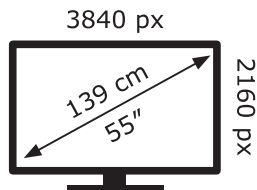

ENERG ⚡

LG Electronics

55UQ81006LB

81 kWh/1000h

ABCDEF**G**

109 kWh/1000h

2019/2013