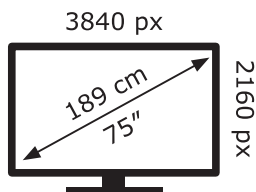

ENERG

LG Electronics

75UQ81006LB

135 kWh/1000h

ABCDEF**G**

184 kWh/1000h

2019/2013