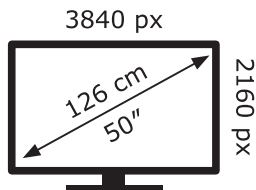

ENERG

LG Electronics

50QNED826QB

71 kWh/1000h

ABCDEF**G**

109 kWh/1000h

2019/2013