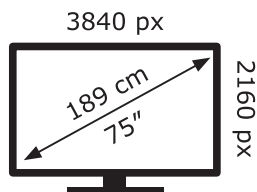

ENERG ⚡

LG Electronics

75QNED826QB

109 kWh/1000h

ABCDEF**G**

200 kWh/1000h

2019/2013