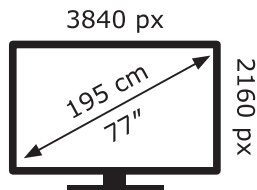

ENERG ⚡

LG Electronics

OLED77C26LD

119 kWh/1000h

ABCDEF**G**

248 kWh/1000h

2019/2013