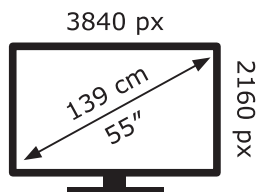

ENERG ⚡

LG Electronics

55NANO796PC

95 kWh/1000h

ABCDEF**G**

126 kWh/1000h

2019/2013