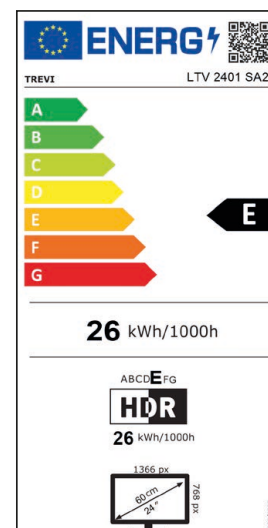

LTV 2401 SA2

TV HD MULTISYSTEM

HD DVBT / T2

SAT RECEIVER

HEVC - H265

USB

www.trevi.it

Display D-LED da 24" (61 cm diagonale) 16:9
Sistema Digitale Satellitare DVBS2 MPEG2 / MPEG4
Sistema Digitale Terrestre DVBT2 MPEG2 / MPEG4
Codec H.265 / HEVC
Luminosità 180 cd/m² / Contrasto 3000:1
HD Common interface slot CI+
Ingresso HDMI
Ingresso Audio/Video
Ingresso VGA + audio PC
Uscita audio digitale coassiale
Presa cuffie
Telecomando
Consumo massimo: 36W / Stand-by: <0.5W
Alimentazione: 110-240V~50/60Hz
12V --- 3A con adattatore per auto

D-LED display 24" (61 cm diagonal) 16:9
Digital Satellite Receiver DVBS2 MPEG2 / MPEG4
Digital Terrestrial DVBT2 MPEG2 / MPEG4
Codec H.265 / HEVC
Brightness 180 cd/m² / Contrast 3000:1
HD Common Interface Slot CI+
HDMI input
Audio/Video input
VGA + audio PC input
Coaxial digital audio output
Headphone socket
Remote control
Max power consumption: 36W / Stand-by: <0.5W
Power supply: 110-240V~50/60Hz
12V --- 3A with car adapter

LTV 2401 SA2 CODE / EAN

● T 2401S200 / EAN: 8011000027654

Shipping carton: Pcs

Shipping carton size: cm

Unit weight: 2,5 Kg

Unit giftbox size: L 623 x W 123 x H 395 mm

Unit size with stand: L 550 x W 220 x H 372 mm