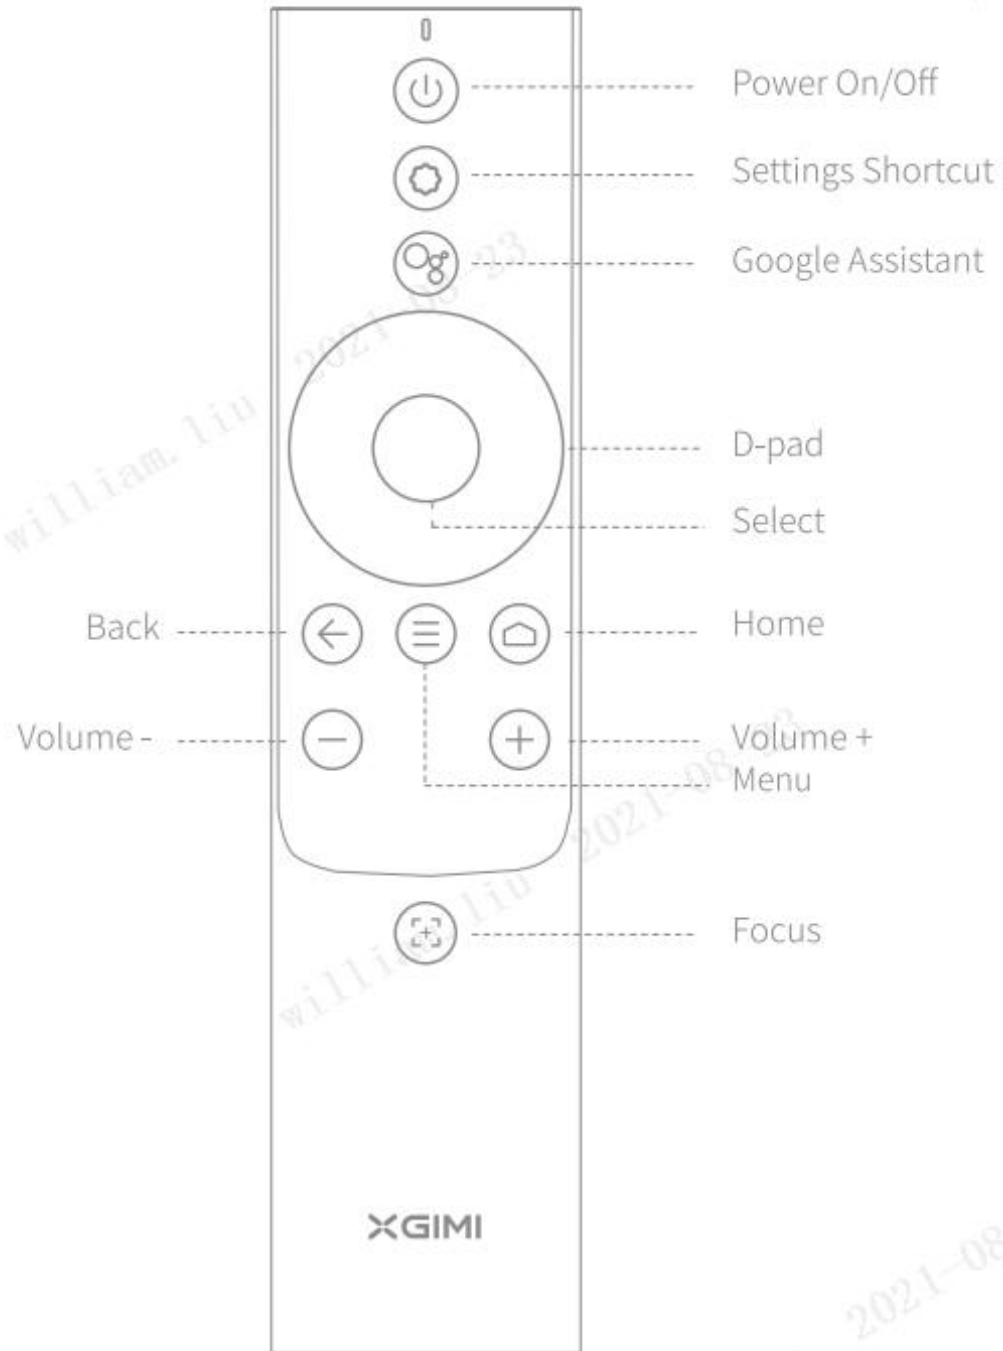

Display	Product classification	Laser TV	Function	STR	√	Ports	Input ports	DC x1	
	Display technique	DLP		low latency	√		HDMI 2.0 x 3		
	Display chip	0.47" DMD		MEMC	√		USB 2.0 x 3		
	Throw ratio	0.233		Eye protection	√		LAN x1		
	Luminance	2400ANSI Lumens	3D	√	Output port		Mini USB (Debug) x1		
	Contrast				Headphone x 1				
	Standard resolution	3840 x 2160 (4K)	System	CPU	MT9612		WiFi	Optical x1	
	Compatible resolution	2K/4K		GPU	Mali-G52		Bluetooth	Dual-band 2.4/5GHz, 802.11a/b/g/n Bluetooth 5.0	
Audio	Speaker	Harman Kardon 2*30W		RAM	2GB				
	DTS-HD	√		Storage	32GB				
	DTS Studio Sound	√		System	Android TV				
	Dolby Audio	√		Wireless connection	Chromecast built-in				
Projection	Keystone	8-points keystone correction Vertical: ±40 Degree, Horizontal: ±40 Degree		Electrical	Noise Level	< 32dB	Weight And Dimensions	Dimensions	606*401*139.5mm
					Power	AC100-240V, 50/60Hz		Weight	14.93 KG

Side View (right)

Power button

USB 2.0

Rear View

HDMI 1/ARC

HDMI 2

HDMI 3

USB 2.0

USB 2.0

AUDIO

OPTICAL

LAN

SERVICE

The screen sizes for each projection distance may differ depending on the installation environment.

Unit: cm (inches)

C	X	Y	D	H
80"	177.1 cm (69.7")	99.6 cm (39.2")	10.9 cm (4.3")	32.9 cm (13.0")
90"	199.3 cm (78.4")	112.1 cm (44.1")	15.4 cm (6.1")	34.0 cm (13.4")
100"	221.4 cm (87.2")	124.5 cm (49.0")	20.9 cm (8.2")	38.8 cm (15.3")
110"	243.5 cm (95.9")	137.0 cm (53.9")	24.7 cm (9.7")	39.5 cm (15.6")
120"	265.7 cm (104.6")	149.4 cm (58.8")	29.8 cm (11.7")	42.0 cm (16.5")
130"	287.8 cm (113.3")	161.9 cm (63.7")	36.1 cm (14.2")	44.3 cm (17.4")
150"	332.1 cm (130.7")	186.8 cm (73.5")	44.1 cm (17.3")	49.3 cm (19.4")