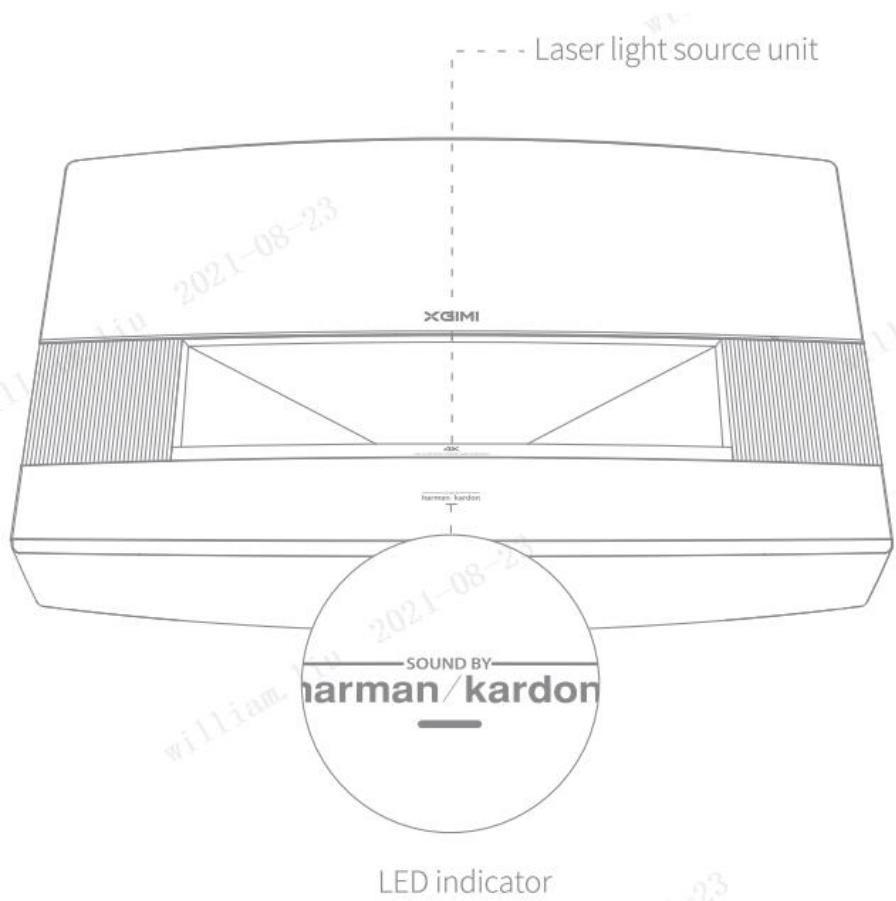

Display	Product classification	Laser TV	Function	STR	√	Ports	Input ports	DC x1	
	Display technique	DLP		low latency	√		HDMI 2.0 x 3		
	Display chip	0.47" DMD		MEMC	√		USB 2.0 x 3		
	Throw ratio	0.233		Eye protection	√		LAN x1		
	Luminance	2400ANSI Lumens	3D	√	Output port		Mini USB (Debug) x1		
	Contrast				Headphone x 1				
	Standard resolution	3840 x 2160 (4K)	System	CPU	MT9612		WiFi	Optical x1	
	Compatible resolution	2K/4K		GPU	Mali-G52		Bluetooth	Dual-band 2.4/5GHz, 802.11a/b/g/n Bluetooth 5.0	
Audio	Speaker	Harman Kardon 2*30W		RAM	2GB				
	DTS-HD	√		Storage	32GB				
	DTS Studio Sound	√		System	Android TV				
	Dolby Audio	√		Wireless connection	Chromecast built-in				
Projection	Keystone	8-points keystone correction Vertical: ±40 Degree, Horizontal: ±40 Degree		Electrical	Noise Level	< 32dB	Weight And Dimensions	Dimensions	606*401*139.5mm
					Power	AC100-240V, 50/60Hz		Weight	14.93 KG