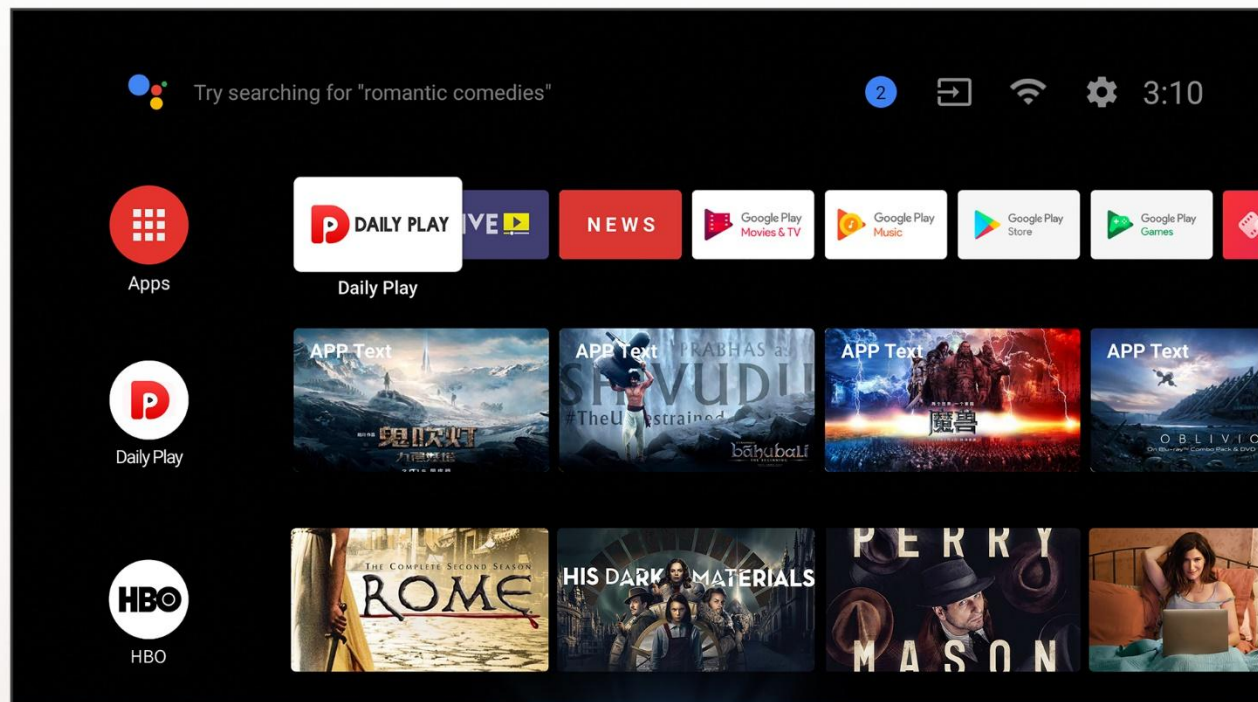

NOT JUST A PRETTY CASE

Powered by Android TV 10.0, works the way TVs should, and better.

Product Overview

CONNECTIVITY AT ITS FULLEST

Built in Chromecast to mirror your phone.

HDMI

USB

LAN