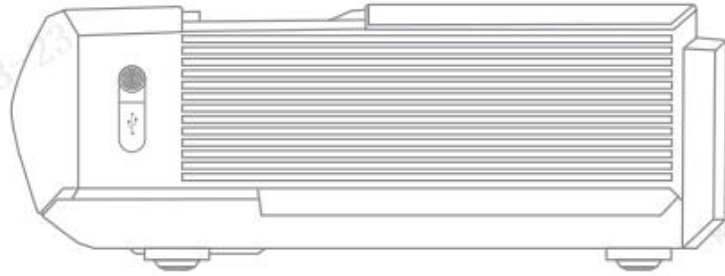

Side View (right)

Power button

USB 2.0