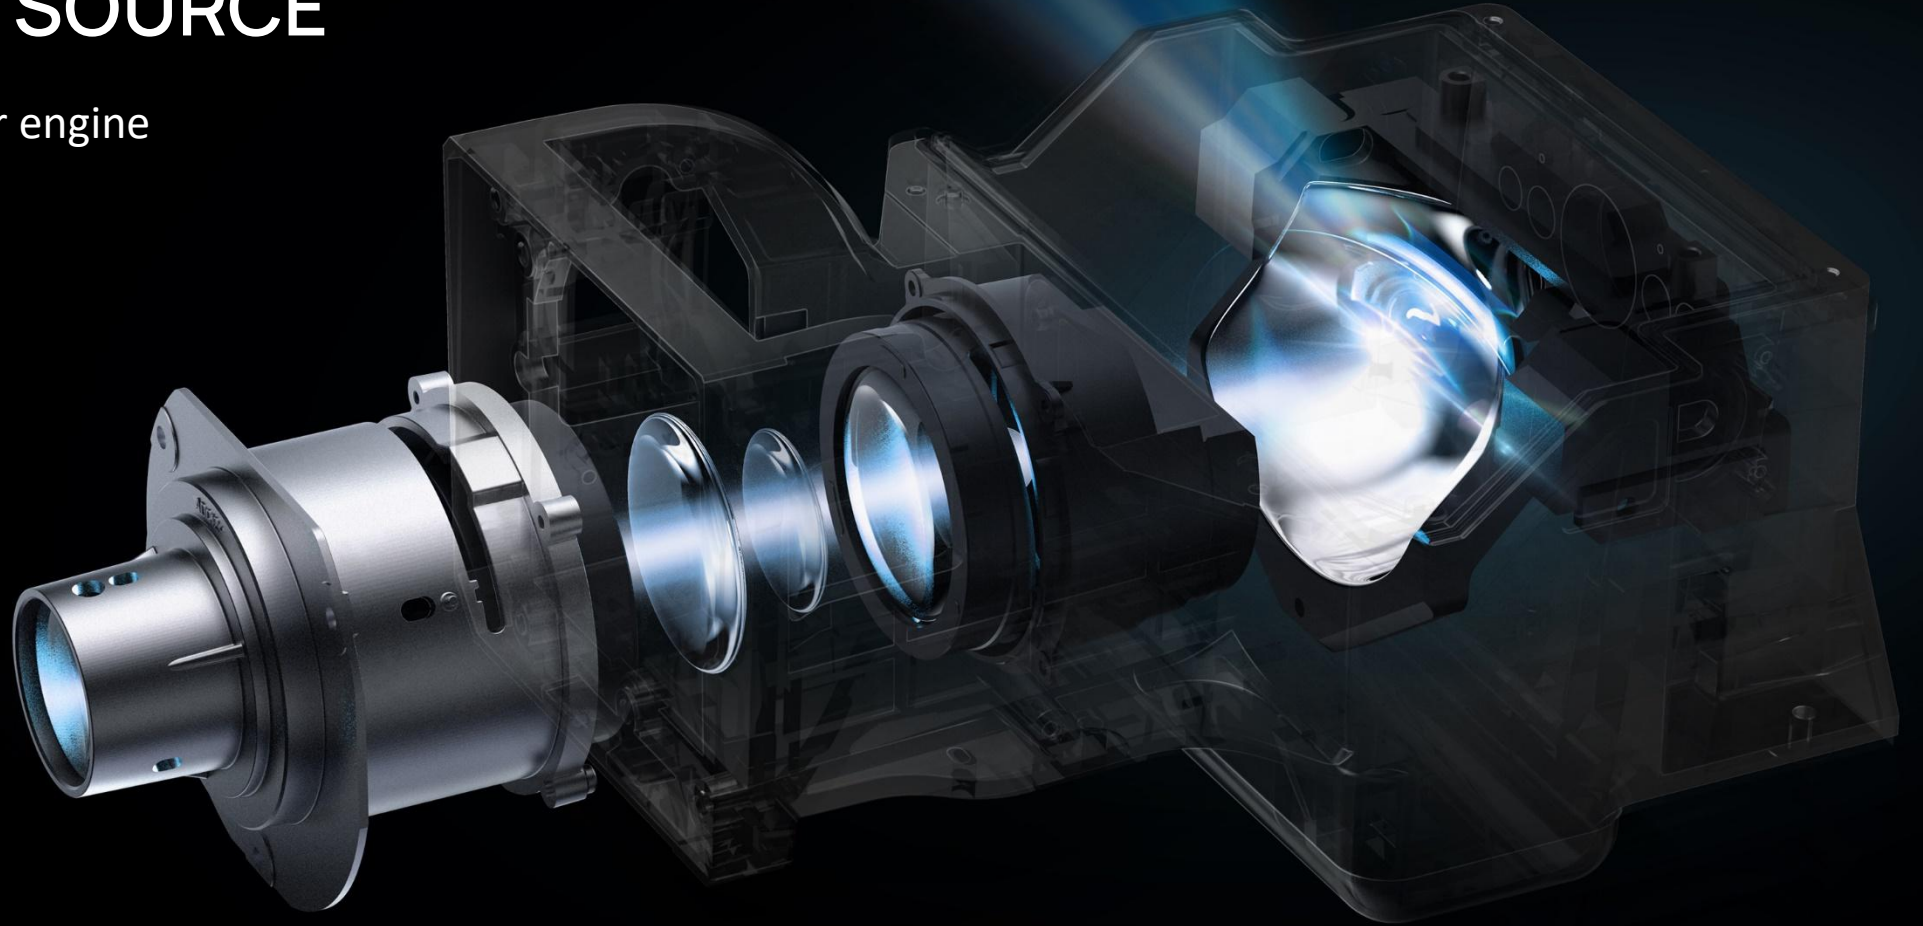

The most advanced laser engine
ever built.

XGIMI

Product Overview

NEVER IN THE DARK

2400 ANSI Lumens to never close
the curtains again.

Product Overview

IT'S ACTION TIME

MEMC delivers smooth action-packed movements.