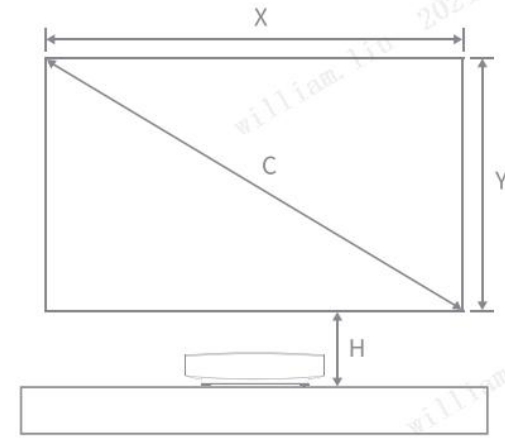

Display	Product classification	Laser TV	Function	STR	√	Ports	Input ports	DC x1	
	Display technique	DLP		low latency	√		HDMI 2.0 x 3		
	Display chip	0.47" DMD		MEMC	√		USB 2.0 x 3		
	Throw ratio	0.233		Eye protection	√		LAN x1		
	Luminance	2400ANSI Lumens	3D	√	Output port		Mini USB (Debug) x1		
	Contrast				Headphone x 1				
	Standard resolution	3840 x 2160 (4K)	System	CPU	MT9612		WiFi	Optical x1	
	Compatible resolution	2K/4K		GPU	Mali-G52		Bluetooth	Dual-band 2.4/5GHz, 802.11a/b/g/n Bluetooth 5.0	
Audio	Speaker	Harman Kardon 2*30W		RAM	2GB				
	DTS-HD	√		Storage	32GB				
	DTS Studio Sound	√		System	Android TV				
	Dolby Audio	√		Wireless connection	Chromecast built-in				
Projection	Keystone	8-points keystone correction Vertical: ±40 Degree, Horizontal: ±40 Degree		Electrical	Noise Level	< 32dB	Weight And Dimensions	Dimensions	606*401*139.5mm
					Power	AC100-240V, 50/60Hz		Weight	14.93 KG

USB 2.0

AUDIO

OPTICAL

LAN

SERVICE

The screen sizes for each projection distance may differ depending on the installation environment.

Unit: cm (inches)

C	X	Y	D	H
80"	177.1 cm (69.7")	99.6 cm (39.2")	10.9 cm (4.3")	32.9 cm (13.0")
90"	199.3 cm (78.4")	112.1 cm (44.1")	15.4 cm (6.1")	34.0 cm (13.4")
100"	221.4 cm (87.2")	124.5 cm (49.0")	20.9 cm (8.2")	38.8 cm (15.3")
110"	243.5 cm (95.9")	137.0 cm (53.9")	24.7 cm (9.7")	39.5 cm (15.6")
120"	265.7 cm (104.6")	149.4 cm (58.8")	29.8 cm (11.7")	42.0 cm (16.5")
130"	287.8 cm (113.3")	161.9 cm (63.7")	36.1 cm (14.2")	44.3 cm (17.4")
150"	332.1 cm (130.7")	186.8 cm (73.5")	44.1 cm (17.3")	49.3 cm (19.4")