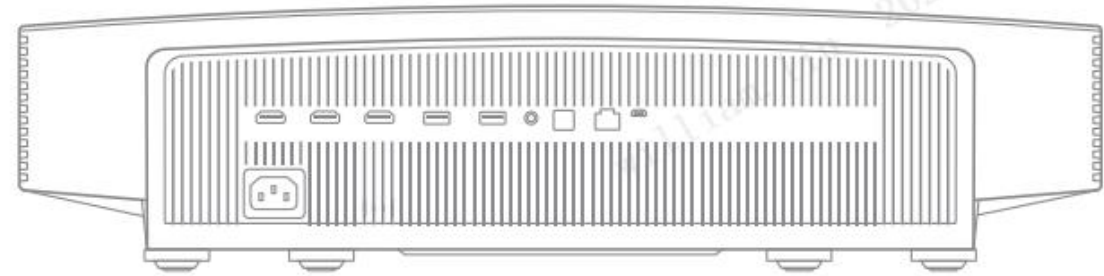

Display	Product classification	Laser TV	Function	STR	√	Ports	Input ports	DC x1	
	Display technique	DLP		low latency	√		HDMI 2.0 x 3		
	Display chip	0.47" DMD		MEMC	√		USB 2.0 x 3		
	Throw ratio	0.233		Eye protection	√		LAN x1		
	Luminance	2400ANSI Lumens	3D	√	Output port		Mini USB (Debug) x1		
	Contrast				Headphone x 1				
	Standard resolution	3840 x 2160 (4K)	System	CPU	MT9612		WiFi	Optical x1	
	Compatible resolution	2K/4K		GPU	Mali-G52		Bluetooth	Dual-band 2.4/5GHz, 802.11a/b/g/n Bluetooth 5.0	
Audio	Speaker	Harman Kardon 2*30W		RAM	2GB				
	DTS-HD	√		Storage	32GB				
	DTS Studio Sound	√		System	Android TV				
	Dolby Audio	√		Wireless connection	Chromecast built-in				
Projection	Keystone	8-points keystone correction Vertical: ±40 Degree, Horizontal: ±40 Degree		Electrical	Noise Level	< 32dB	Weight And Dimensions	Dimensions	606*401*139.5mm
					Power	AC100-240V, 50/60Hz		Weight	14.93 KG

	LED Status	Description
1.	Orange Light Steady-on for several seconds	The device is powered on after plugging in the power cord.
2.	White Light Flashing	The device is powering on/off.
3.	White Light Steady-on	The device is powered on with the "Display Off".
4.	Orange Light Blinking	The firmware is updating.

Side View (right)

Power button

USB 2.0

Rear View

HDMI 1/ARC

HDMI 2

HDMI 3

USB 2.0