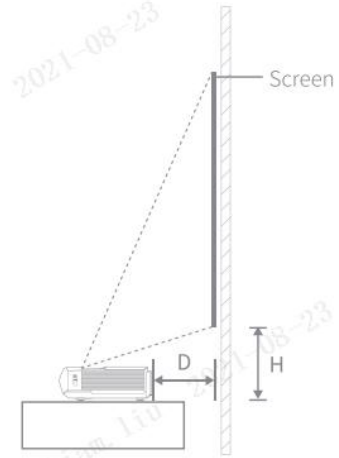

Display	Product classification	Laser TV	Function	STR	√	Ports	Input ports	DC x1	
	Display technique	DLP		low latency	√		HDMI 2.0 x 3		
	Display chip	0.47" DMD		MEMC	√		USB 2.0 x 3		
	Throw ratio	0.233		Eye protection	√		LAN x1		
	Luminance	2400ANSI Lumens	3D	√	Output port		Mini USB (Debug) x1		
	Contrast				Headphone x 1				
	Standard resolution	3840 x 2160 (4K)	System	CPU	MT9612		WiFi	Optical x1	
	Compatible resolution	2K/4K		GPU	Mali-G52		Bluetooth	Dual-band 2.4/5GHz, 802.11a/b/g/n Bluetooth 5.0	
Audio	Speaker	Harman Kardon 2*30W		RAM	2GB				
	DTS-HD	√		Storage	32GB				
	DTS Studio Sound	√		System	Android TV				
	Dolby Audio	√		Wireless connection	Chromecast built-in				
Projection	Keystone	8-points keystone correction Vertical: ±40 Degree, Horizontal: ±40 Degree		Electrical	Noise Level	< 32dB	Weight And Dimensions	Dimensions	606*401*139.5mm
					Power	AC100-240V, 50/60Hz		Weight	14.93 KG

USB 2.0

AUDIO

OPTICAL

LAN

SERVICE

The screen sizes for each projection distance may differ depending on the installation environment.

Unit: cm (inches)

C	X	Y	D	H
80"	177.1 cm (69.7")	99.6 cm (39.2")	10.9 cm (4.3")	32.9 cm (13.0")
90"	199.3 cm (78.4")	112.1 cm (44.1")	15.4 cm (6.1")	34.0 cm (13.4")
100"	221.4 cm (87.2")	124.5 cm (49.0")	20.9 cm (8.2")	38.8 cm (15.3")
110"	243.5 cm (95.9")	137.0 cm (53.9")	24.7 cm (9.7")	39.5 cm (15.6")
120"	265.7 cm (104.6")	149.4 cm (58.8")	29.8 cm (11.7")	42.0 cm (16.5")
130"	287.8 cm (113.3")	161.9 cm (63.7")	36.1 cm (14.2")	44.3 cm (17.4")
150"	332.1 cm (130.7")	186.8 cm (73.5")	44.1 cm (17.3")	49.3 cm (19.4")