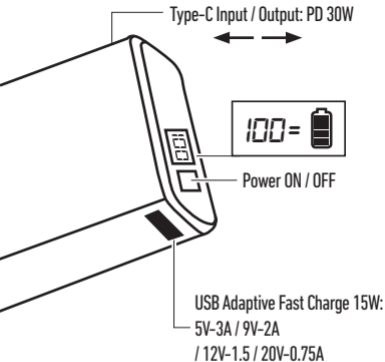

TTBB20000PD30WK

Power Bank

20.000 mAh

sbsmobile.com

info@sbsmobile.com

Li-ion Battery
20.000 mAh