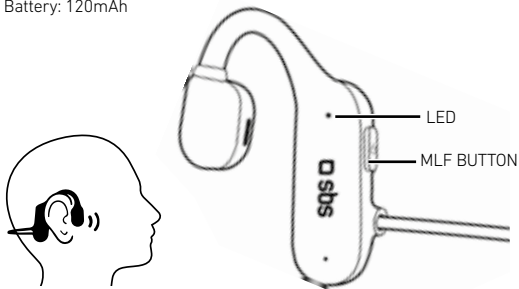

sbs

e-go
mobility 

TEEREARAIRBTK

Wireless Earphone
Air Conduction System

SPECIFICATION

Sensitivity: 42dB
Wireless: V 5.0
Working Range: 10m
IPX4 water resistant
Frequency Range:
20Hz-20kHz
Battery: 120mAh

Charge Time: 1.5 hours
Work Time: 6 hours (max volume)
Standby Time: 120 hours
 P_{RF} : 6 mW max
 f : 2402 ÷ 2480 MHz