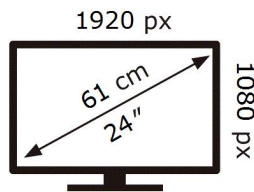

ENERG 

SAMSUNG

S24AG300NU

21 kWh/1000h

2019/2013