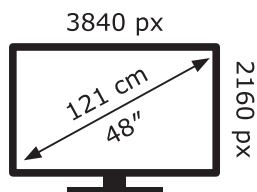

**ENERG** ⚡

**LG Electronics**

OLED48A16LA

**74** kWh/1000h

ABCDEF**G**

**131** kWh/1000h

2019/2013