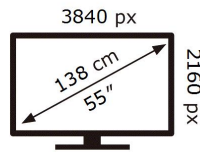

ENERGY

SAMSUNG

UE55AU9070U

94 kWh/1000h

ABCDEF **G**

125 kWh/1000h

2019/2013