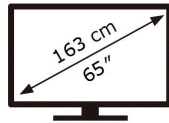

ENERGY

SAMSUNG

UE65AU7170U

135 kWh/1000h

ABCDEF **G**

181 kWh/1000h

3840 px

2160 px