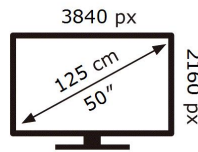

**ENERGY**

SAMSUNG

UE50AU7170U

**87** kWh/1000h

ABCDEF **G**

**120** kWh/1000h

2019/2013