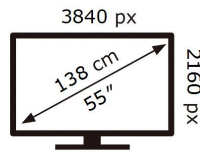

ENERGY

SAMSUNG

QE55Q70AAT

77 kWh/1000h

ABCDEF **G**

150 kWh/1000h

2019/2013