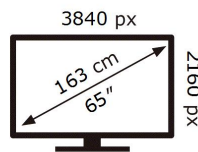

**ENERGY**

SAMSUNG

QE65QN95AAT

**123** kWh/1000h

ABCDEF **G**

**242** kWh/1000h

2019/2013