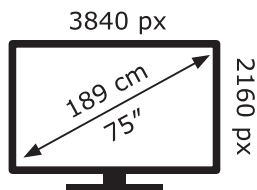

ENERG

LG Electronics

75UP77006LB

141 kWh/1000h

ABCDEF**G**

185 kWh/1000h

2019/2013