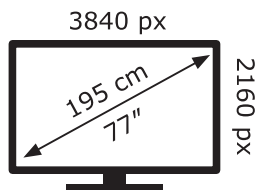

ENERG ⚡

LG Electronics

OLED77G16LA

171 kWh/1000h

ABCDEF**G**

304 kWh/1000h

2019/2013