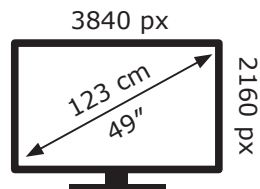

# ENERGY

LG Electronics

49UN73006LA

**62** kWh/1000h

ABCDEF**G**

**91** kWh/1000h

2019/2013