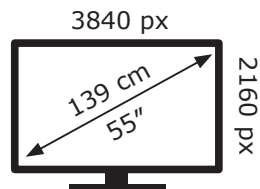

ENERG 

LG Electronics

OLED55GX6LA

111 kWh/1000h

ABCDEF**G**

189 kWh/1000h

2019/2013