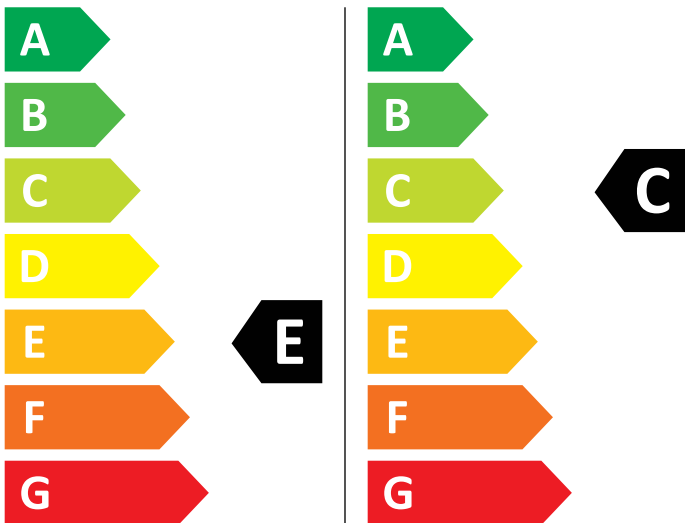

ENERG

Electrolux

EW7W396S 914600711

💧 376 kWh / 100

💧 65 kWh / 100

6,0 kg

9,0 kg

70 L