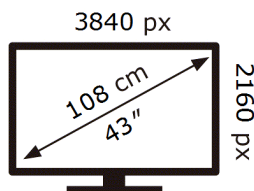

**ENERG** ⚡

**Samsung**

UE43U7000HU

**51** kWh/1000h

ABCDEF **G**

**99** kWh/1000h

2019/2013