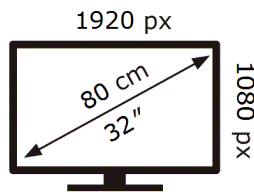

ENERG 

Samsung

S32D390GAU

26 kWh/1000h

2019/2013