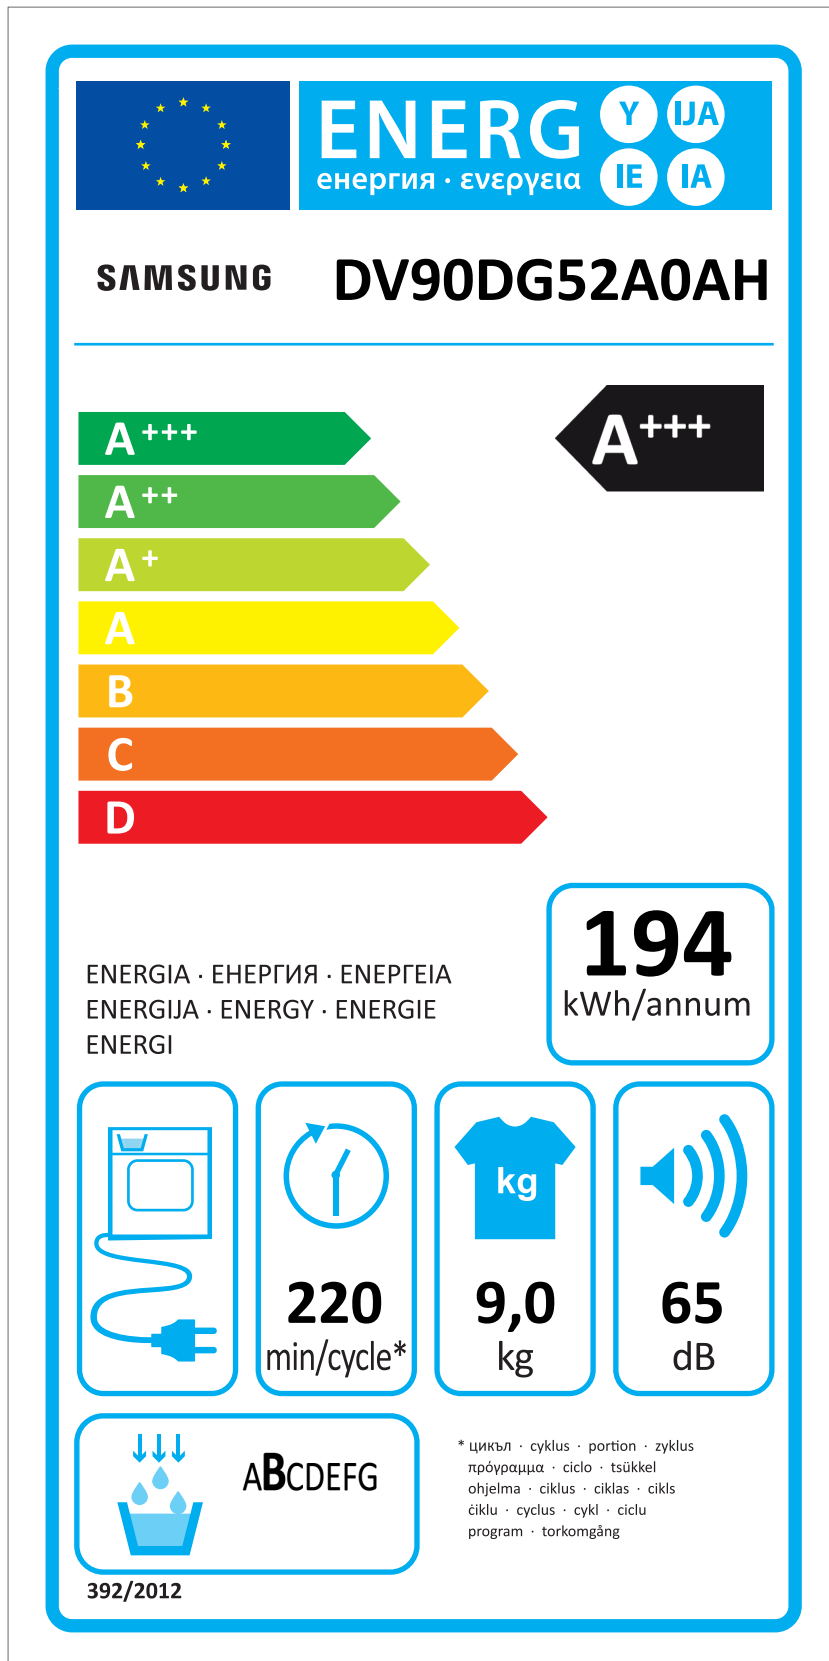

ERP LABEL ENERGY (DRYER CONDENSER TYPE)

CODE : DC68-03225C
Size : 110 x 220 (mm)
Material : ART