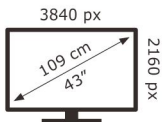

ENERG

XD enjoy
your upgrade

XDP43WU1ESAT

50 kWh/1000h

ABCDEF**G**

51 kWh/1000h

2019/2013