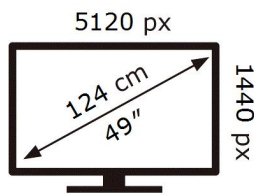

ENERG

SAMSUNG

S49DG934SU

61 kWh/1000h

ABCDEF **G**

HDR

75 kWh/1000h

2019/2013