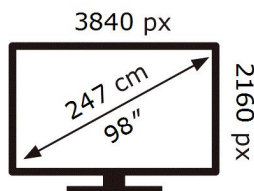

ENERG

SAMSUNG

UE98DU9070U

178 kWh/1000h

ABCDEF **G**

498 kWh/1000h

2019/2013