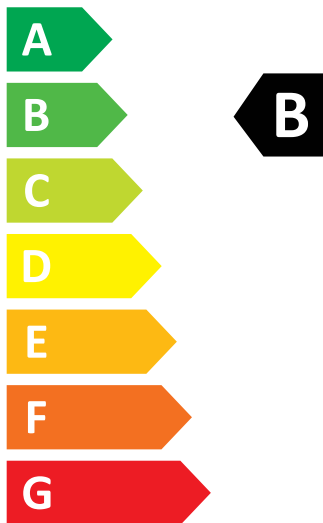

ENERG

Electrolux

EW7W674BI 914606630

💧 217 kWh/100

💧 52 kWh/100

4,0 kg

7,0 kg

60 L