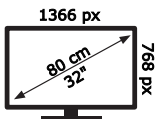

# ENERG

TELEFUNKEN

TE32750B45V2D

**26** kWh/1000h

ABCDEF **G**

**45** kWh/1000h

50688373