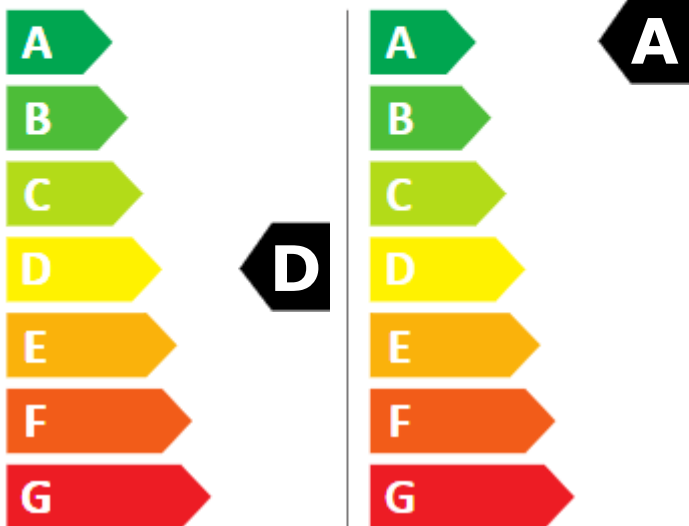

ENERG

SMEG

WDN854SLD

264 kWh / 100

47 kWh / 100

5 kg

8 kg

65 L