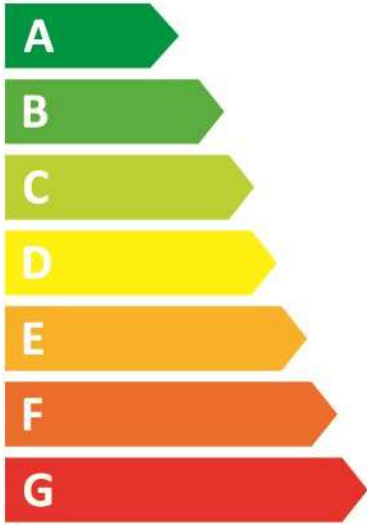

ENERGY

beko

WUX81282WI/IT 7000840071

A

47 kWh / 

8,0 kg

3:38

43 L