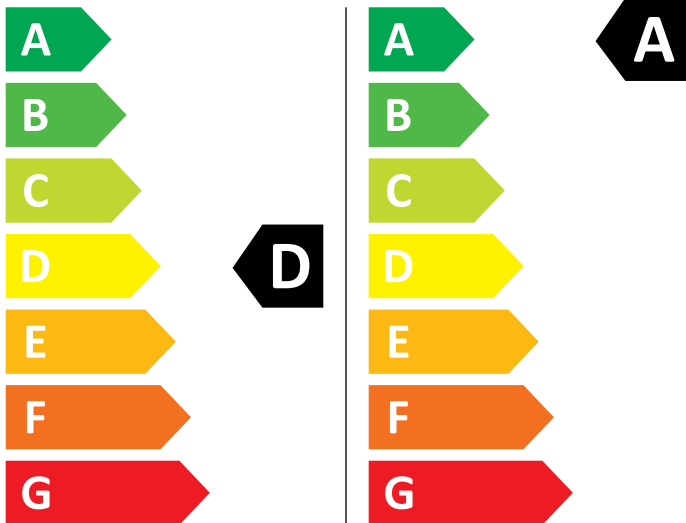

ENERG

AEG

LWR7D9660B 914610907

Water consumption: 307 kWh/100

Water consumption: 49 kWh/100

6,0 kg

9,0 kg

75 L