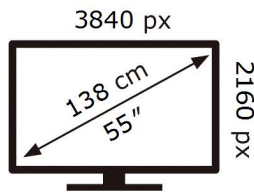

ENERG

SAMSUNG

QE55Q80CAT

84 kWh/1000h

ABCDEF **G**

HDR

236 kWh/1000h

2019/2013