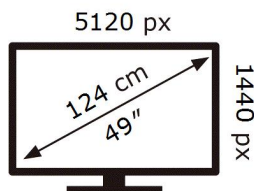

ENERG

SAMSUNG

S49CG934SU

75 kWh/1000h

ABCDEF **G**

HDR

87 kWh/1000h

2019/2013