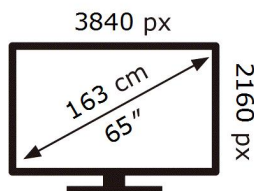

**ENERG** ⚡

**SAMSUNG**

UE65CU8070U

**108** kWh/1000h

ABCDEF **G**

**174** kWh/1000h

2019/2013