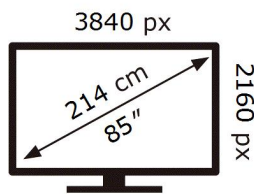

ENERG 

SAMSUNG

UE85CU8070U

168 kWh/1000h

ABCDEF **G**

304 kWh/1000h

2019/2013