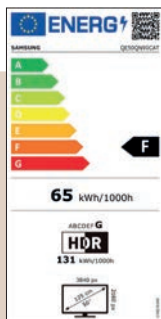

## VIDEO

Picture Engine	Neural Quantum Processor 4K
HDR (High Dynamic Range)	Neo Quantum HDR
HDR10+	Sì, Adaptive & Gaming
HLG	Sì
Contrasto	Quantum Matrix
Colore	100% Volume Colore
Viewing Angle	Wide
Micro Dimming	Ultimate UHD Dimming
Contrast Enhancer	Real Depth Enhancer
Motion Technology	Motion Xcelerator Turbo Pro
Smart Calibration	Basic & Professional
Adaptive Picture	Optimized/Eye Comfort
AI Upscale	Sì
Brightness/Color Detection	Sì

## ECO

Classe di efficienza energetica	F
Auto Power Off & Auto Power Saving	Sì